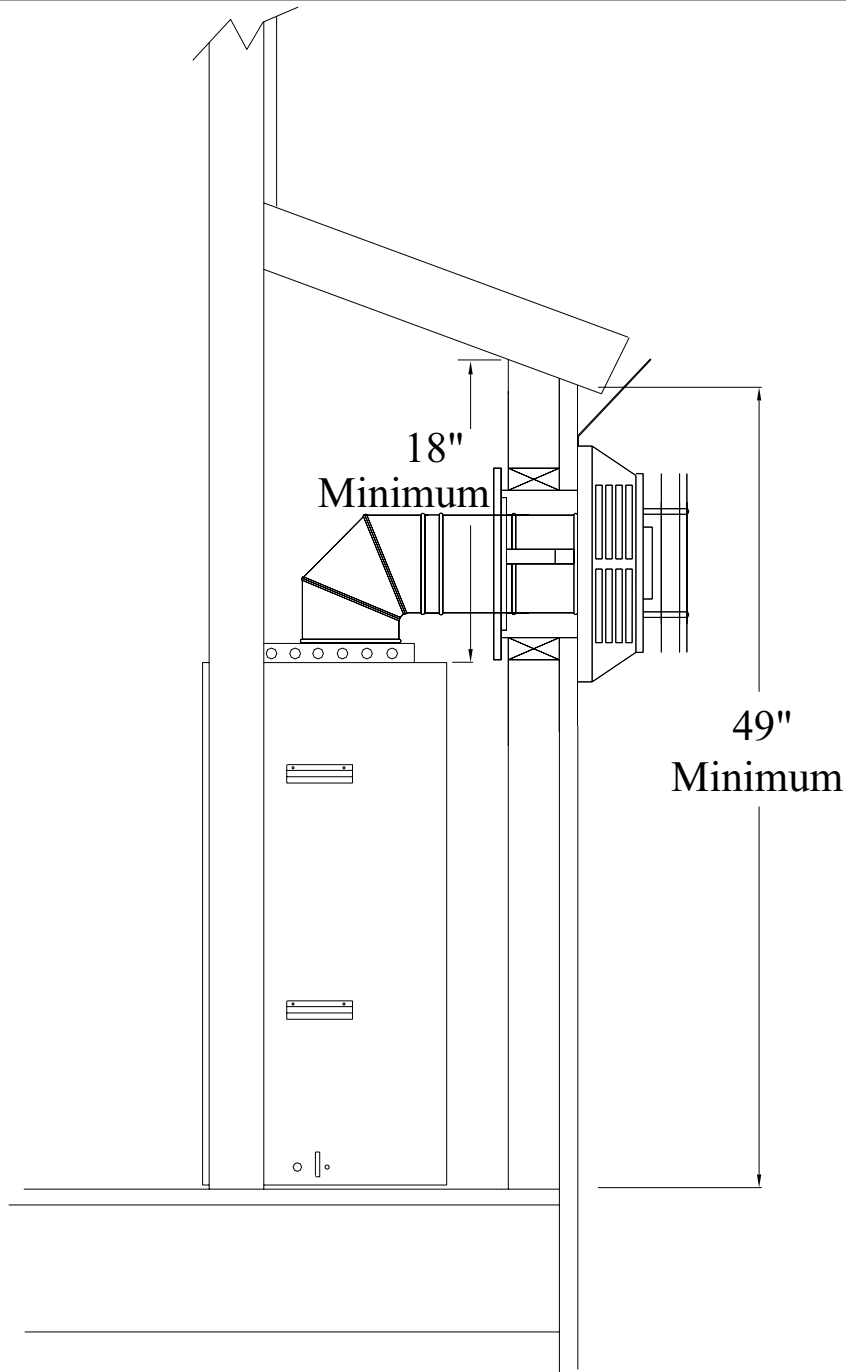

SE / TR 36" BUILDERS MODEL DOGHOUSE FRAMING

ALPINE FIREPLACES SHOWROOMS

CENTERVILLE	140 WEST PARRISH LANE	801.294.5702
LEHI	782 WEST STATE STREET	801.768.8411
OREM	1417 SOUTH STATE STREET	801.225.4015
SANDY	9192 SOUTH 300 WEST ST#1	801.566.0666
ST. GEORGE	393 EAST RIVERSIDE DRIVE	435.628.9133
SUGARHOUSE	2236 SOUTH 1150 EAST	801.487.4446