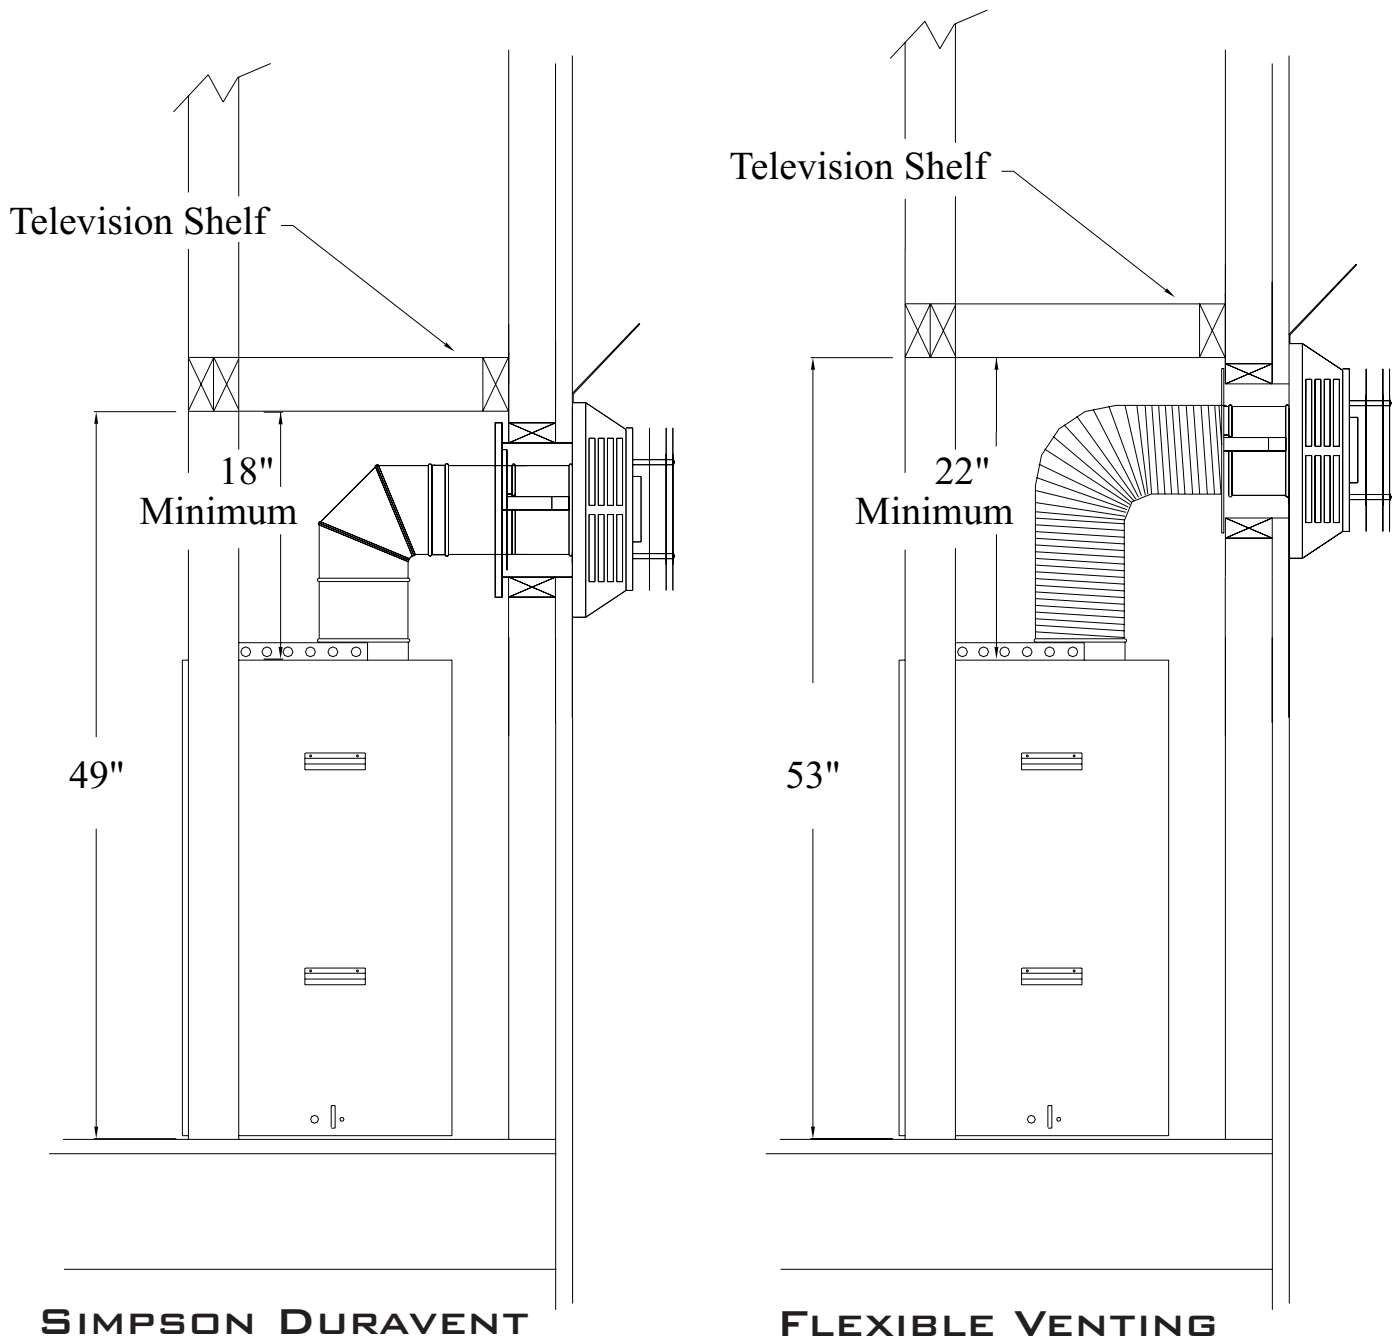

# ASC-36" BUILDERS MODEL TELEVISION SHELF FRAMING

**SIMPSON DURAVENT**

**FLEXIBLE VENTING**