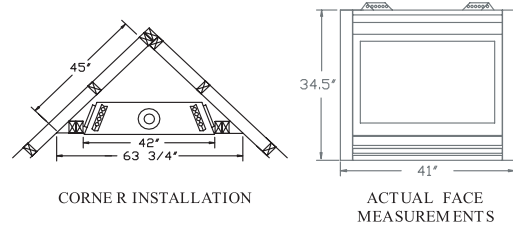

ASC-42" Builder's Model