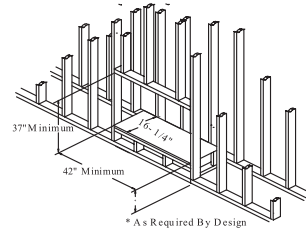

CORNER INSTALLATION

ACTUAL FACE MEASUREMENTS

FLOOR LEVEL INSTALLATION

PLATFORM INSTALLATION

BTU Input: Natural Gas 26,000 / Propane (LP) 23,000

Standard Features

- Flame adjustment control, turns flame up and down
- Heavy duty 16 gauge firebox with continuous welded seams
- Beautiful, realistic log sets with ember beds, 36" has 4, 42" has 7 logs
- Tempered safety glass
- Huge glass view area
- Standing pilot, operates without power
- Sealed combustion, direct-vent technology
- Wall ignition switch
- Gas flex & shut off valve included for easy installation
- Transferable limited lifetime warranty
- Vertical or horizontal termination application
- Product of Utah
- Heater rated, tested to Ansi Z21.88.2002/CSA2.33a-2002

Options & Accessories

- Remote control with thermostat
- Wall or Setback thermostat
- 160 CFM re-circulating blower with rheostat
- Brass and brushed nickel trim kits