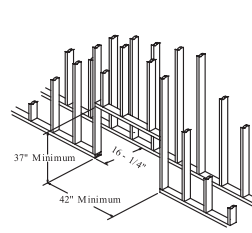

CORNER INSTALLATION

FLOOR LEVEL INSTALLATION