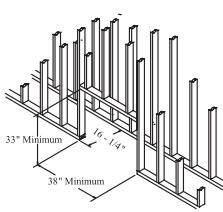

CORNER INSTALLATION

FLOOR LEVEL INSTALLATION